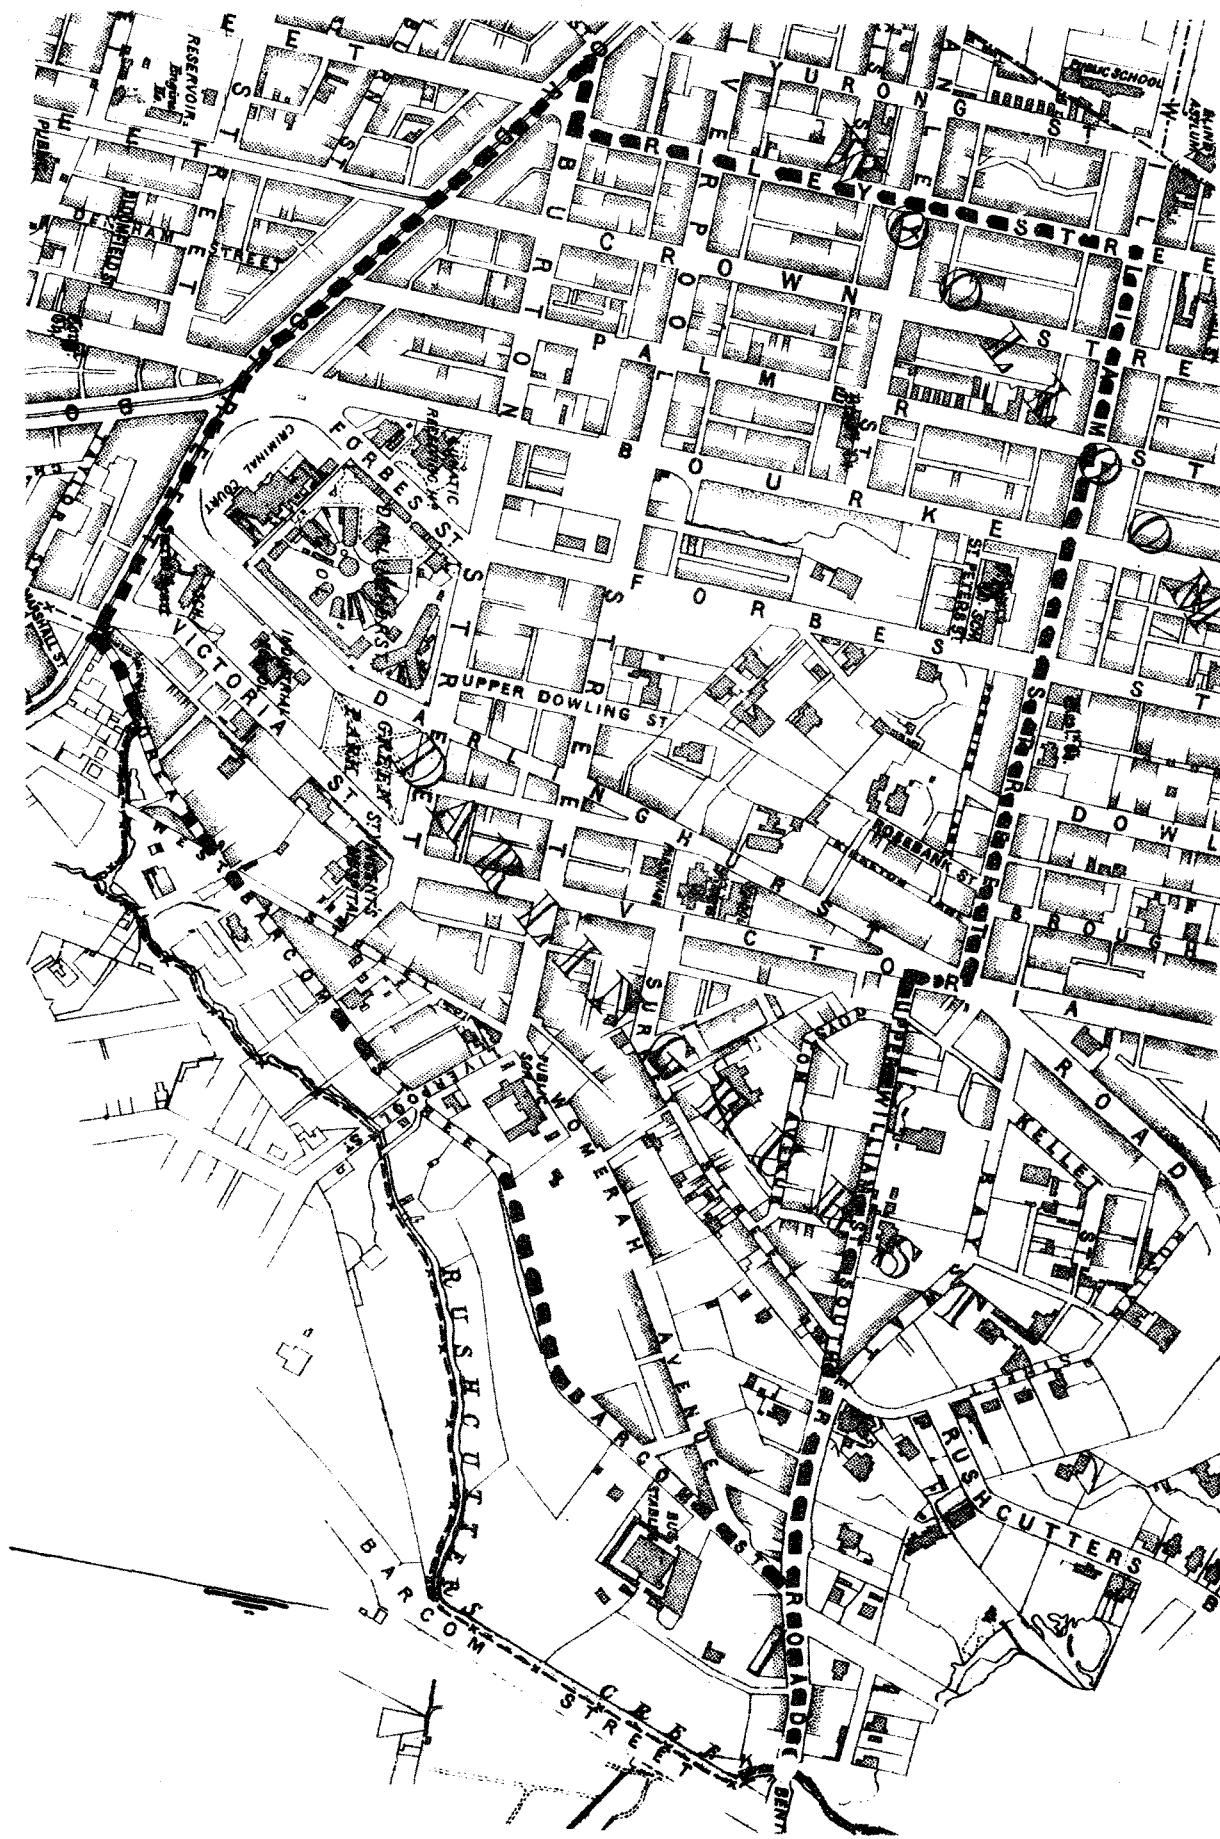

SYDNEY—BLIGH DIVISION.