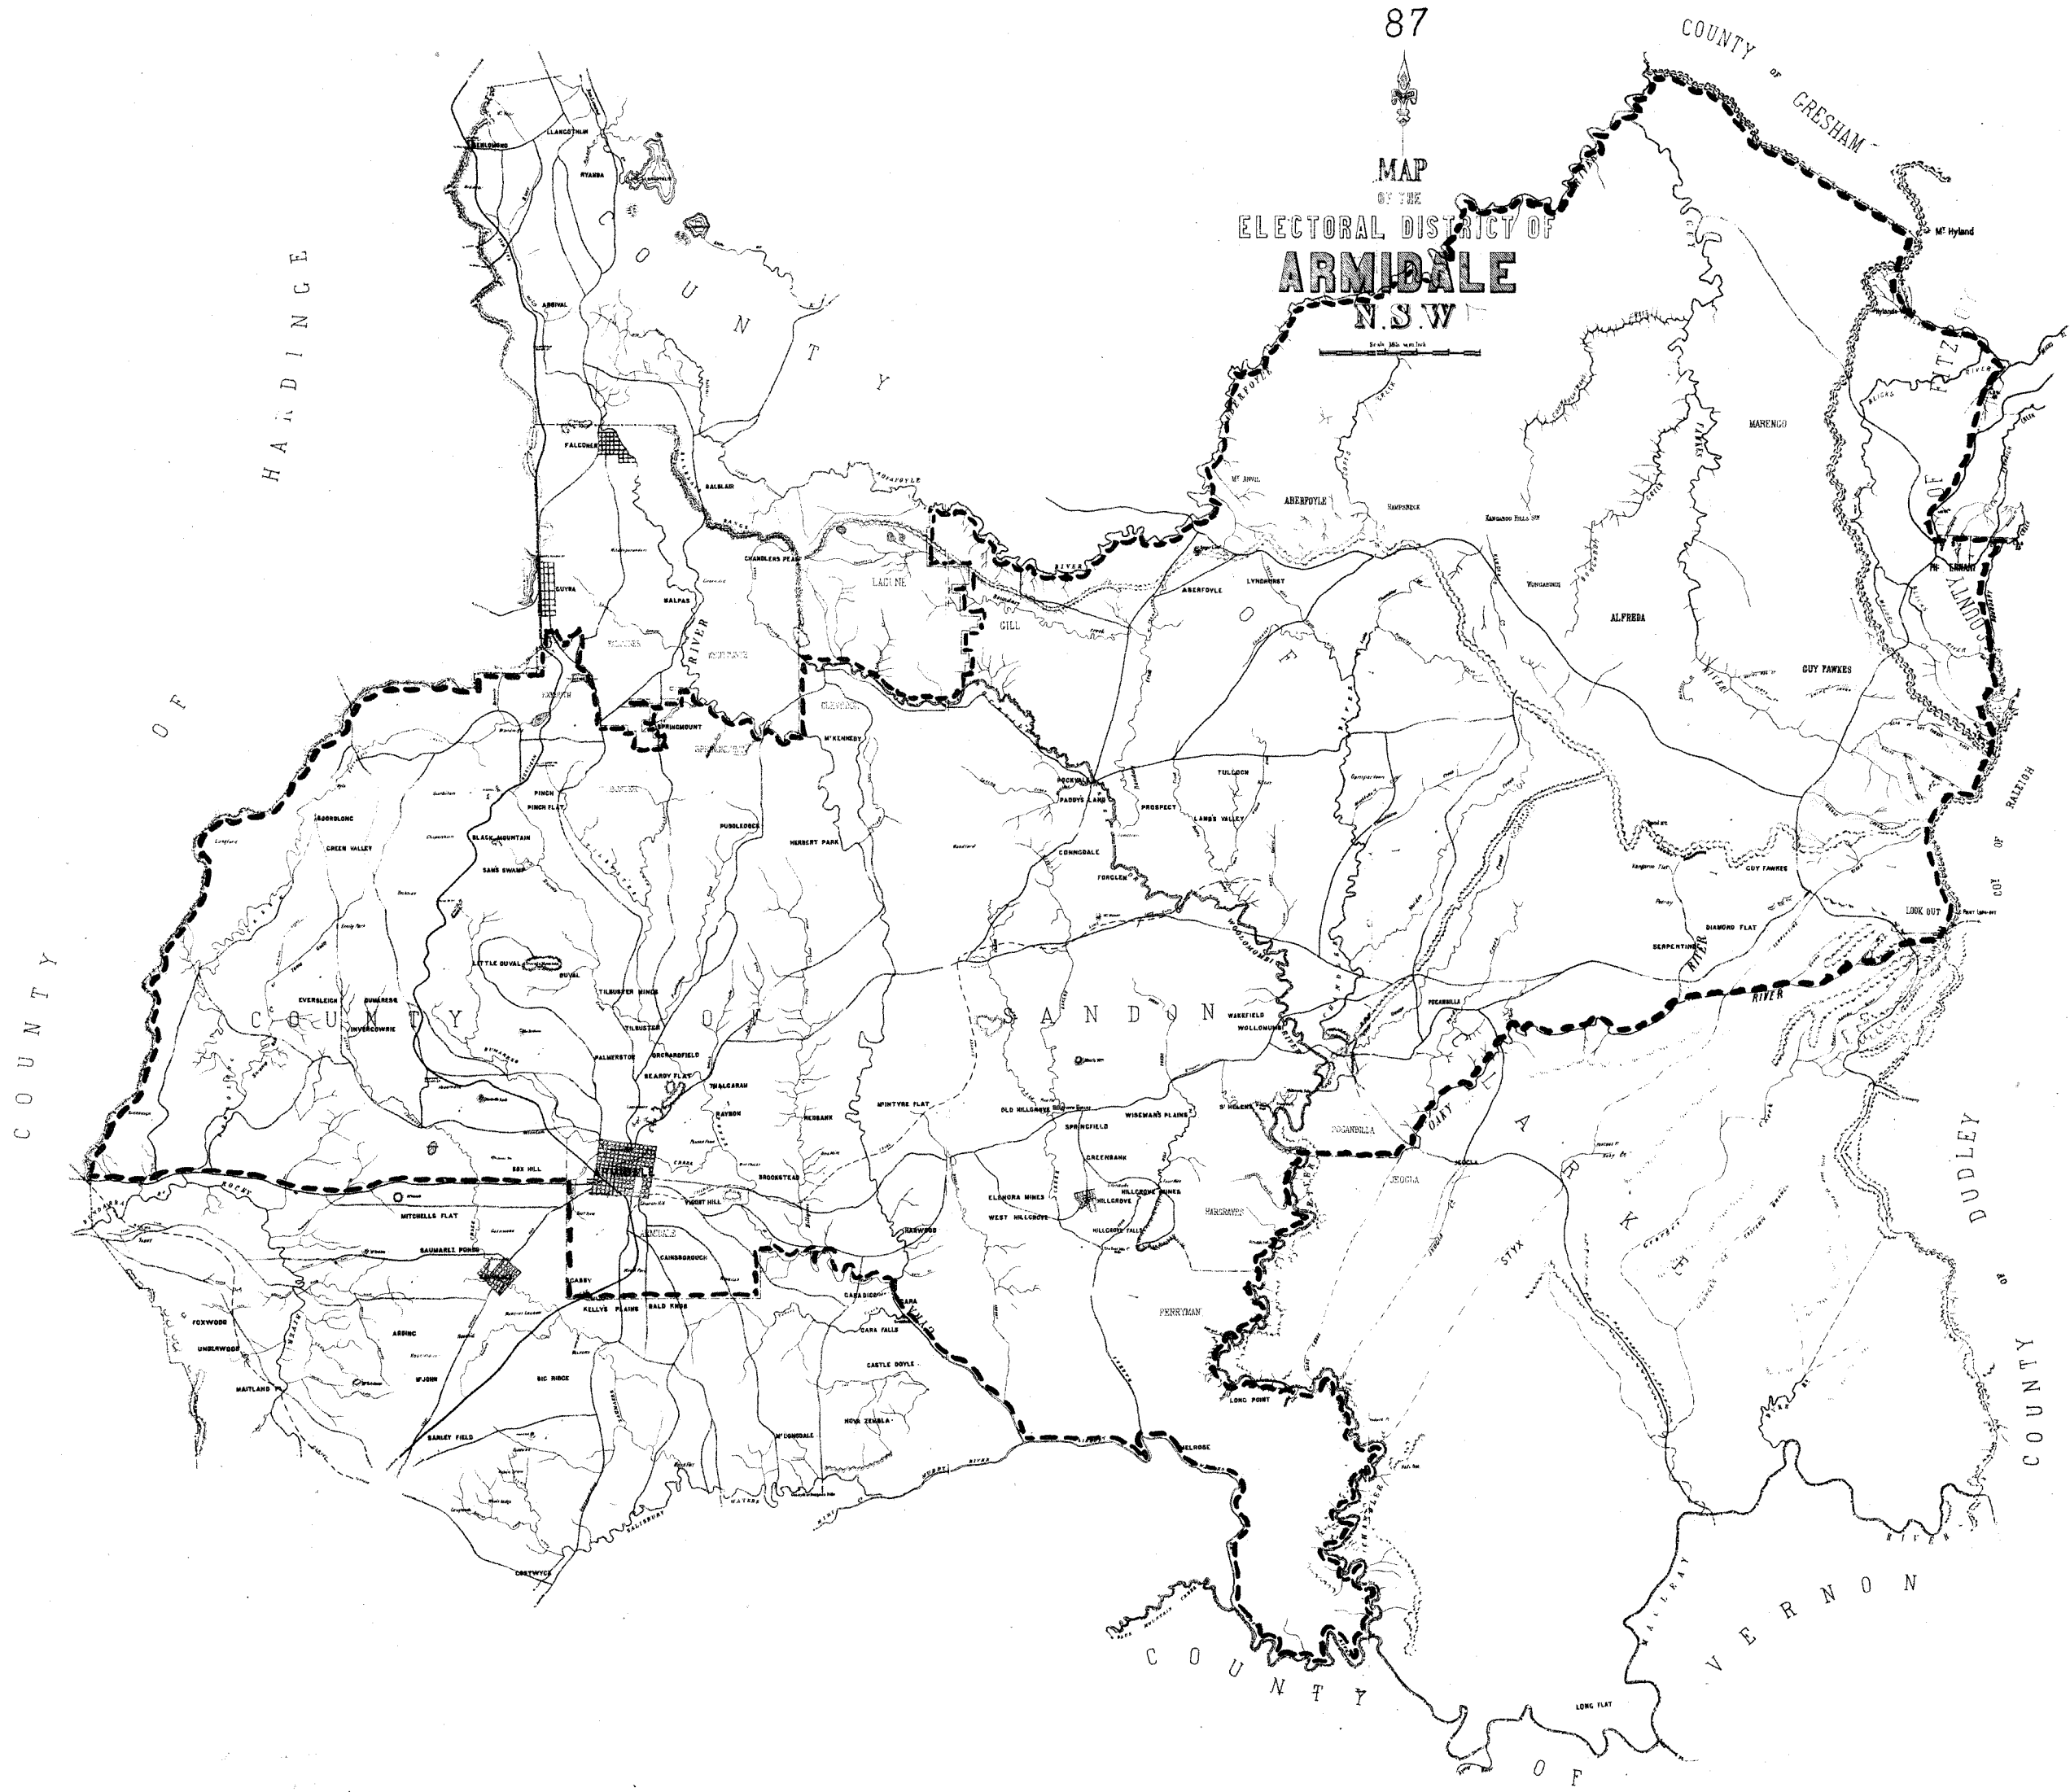

MAP OF THE ELECTORAL DISTRICT OF ARMIDALE N.S.W.

HARDINGE

COUNTY OF GRESHAM

COUNTY OF

DUDLEY COUNTY

COUNTY OF

VERNON

LONG FLAT