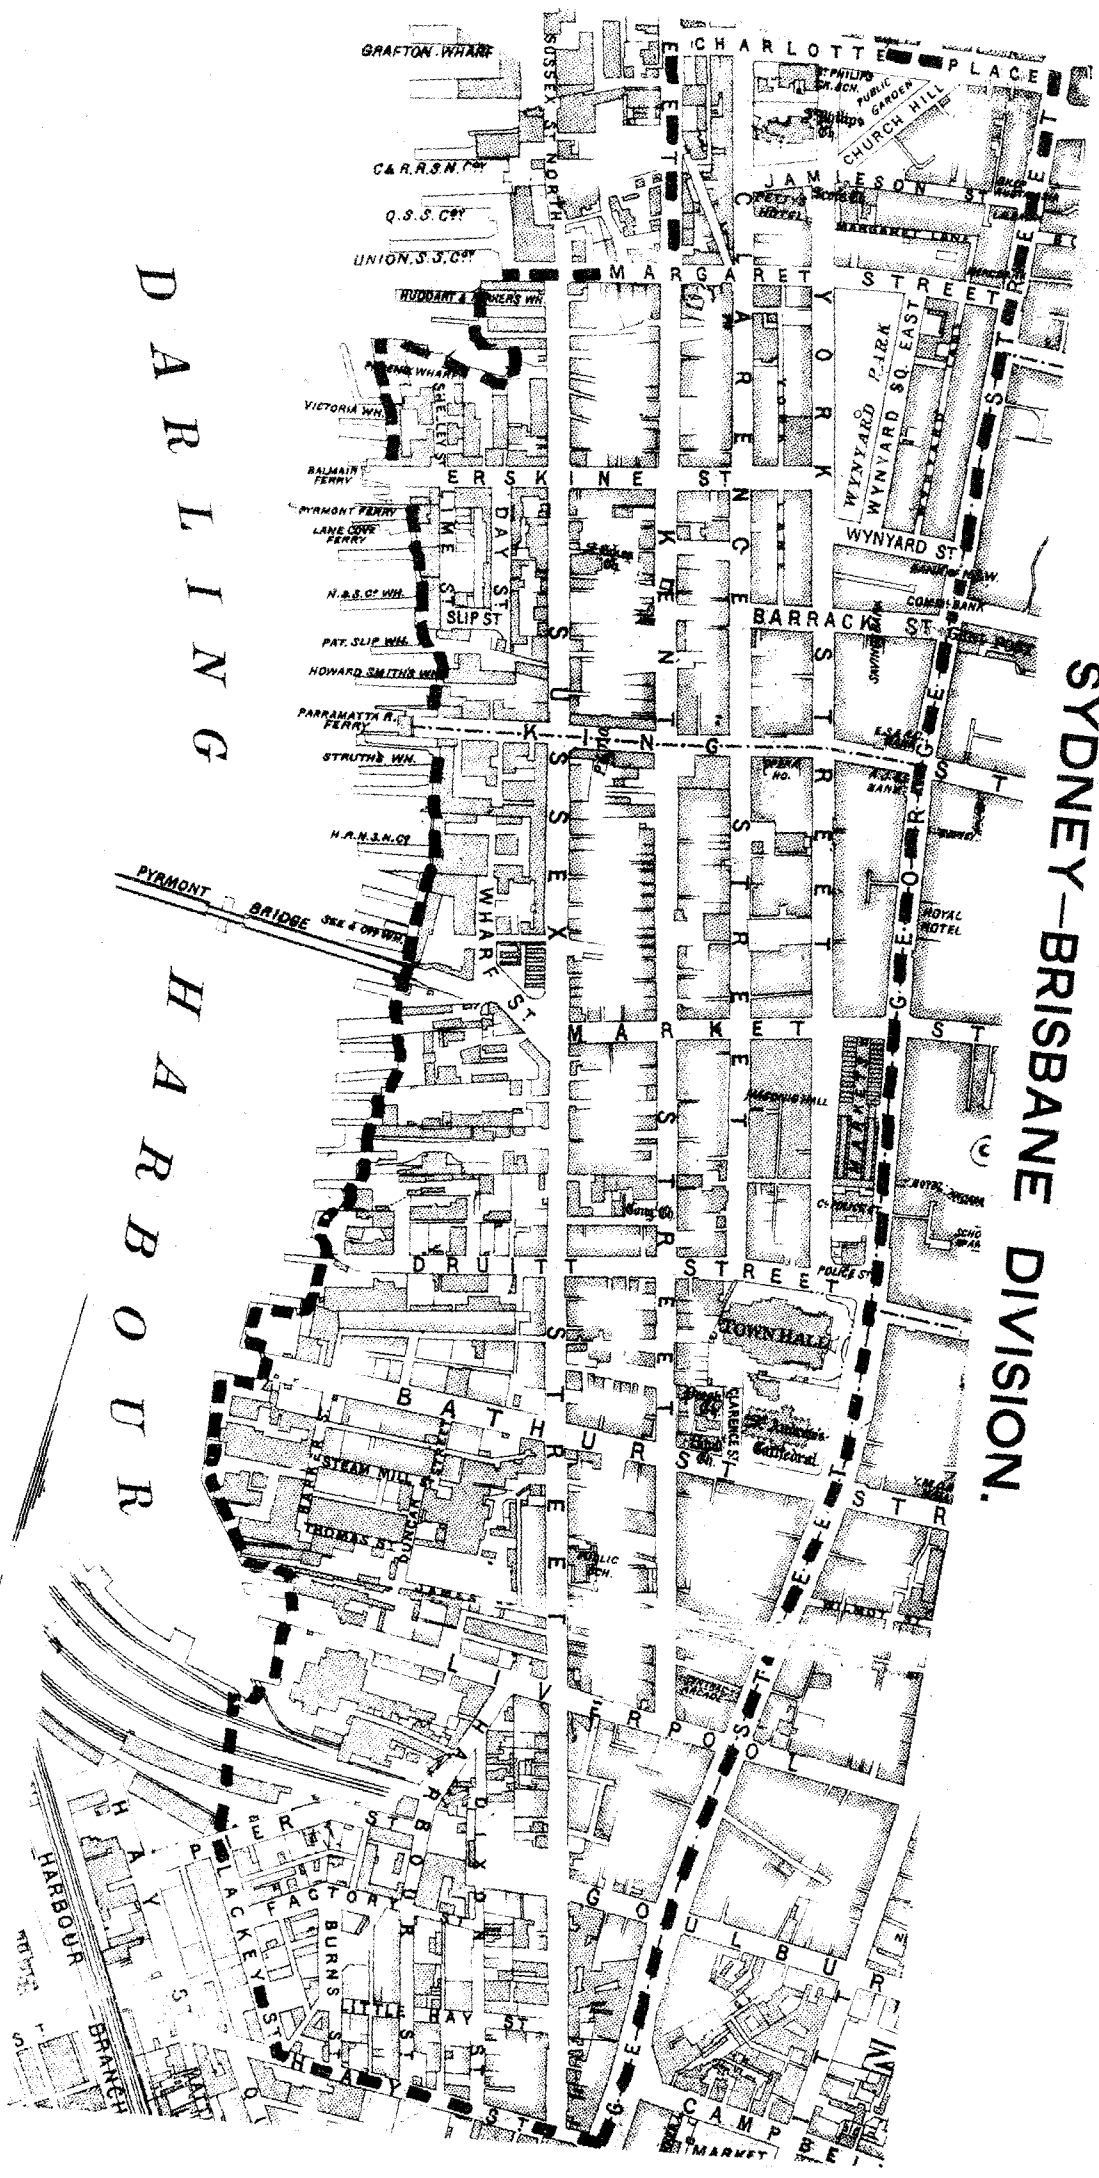

SYDNEY-BRISBANE DIVISION.

DARLING

HARBOUR